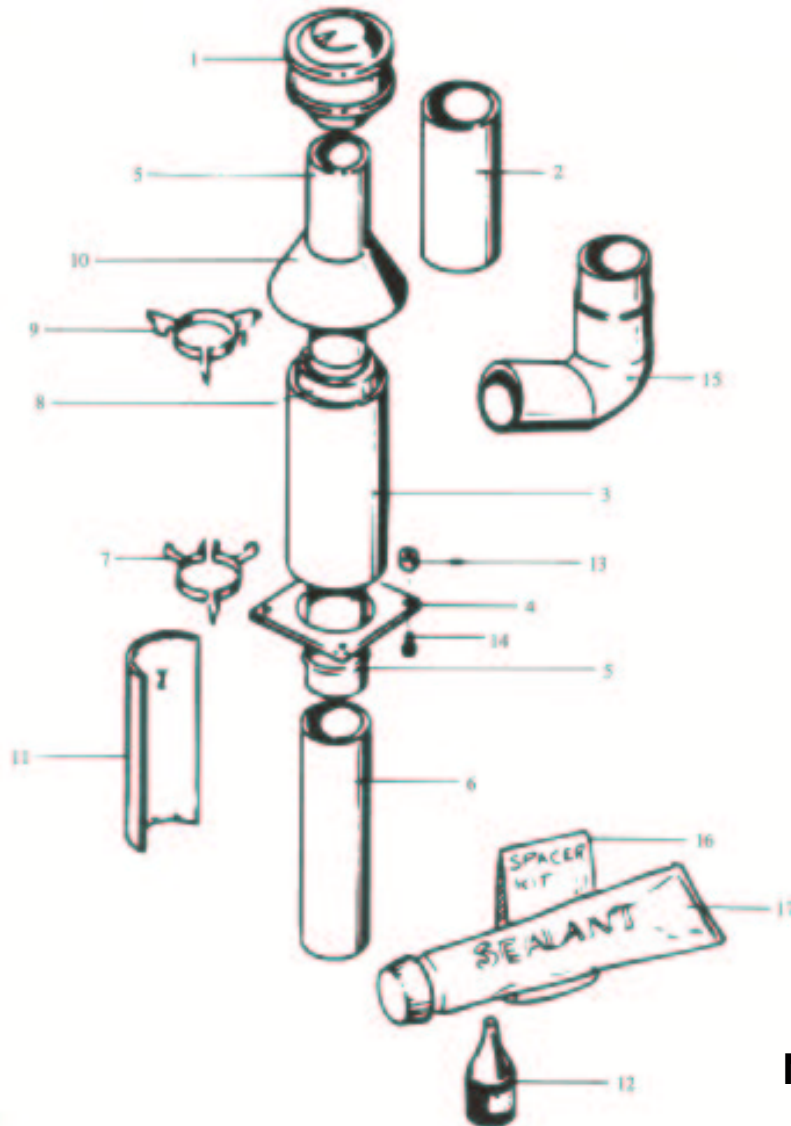

Masport®

FREESTANDING WOOD FIRES

PANORAMA DELUXE SERIES 6

Masport®

PANORAMA DELUXE
SERIES 6
(High Base)
(1989 to 1993)

Item No	Part No	Description	Qty	Item No	Part No	Description	Qty
1	984629	Panel Assy, Top - Coffee	1	40a	984314	Panel, Front - Black	2
1a	984315	Panel Assy, Top - Black	1	41	984683	Deflector, Side Panel	2
2	501682	Nut, M6	12	42	984429	Panel Assembly, LH - Coffee	1
3	984598	Rod, Tie	4	42a	984310	Panel Assembly, LH - Black	1
4	984283	Firebox, Top	1	43	984440	Baffle, Upper Wall	1
5	984547	Panel, Rear	1	44	984280	Firebox, LH Side	1
6	502093	Washer, Flat 8 x 42 x 3	2	45	984439	Baffle, Ceiling	1
7	501598	Screw M8 x 25	2	47	984090	Plug Assembly	2
9	984285	Firebox, Back	1	48	584581	Badge, Masport	1
10	984656	Deflector, Rear - Coffee	1	49	503381	Spire, Push Fix	2
10a	984349	Deflector, Rear - Black	1	51	501703	Washer, 6 Dia	2
11	503259	Screw, Self Tapping	22	52	503331	Screw, Pan M6 x 16	4
12	984467	Panel Assy, RH - Coffee	1	54	501962	Screw M6 x 30	4
12a	984311	Panel Assy, RH - Black	1	55	984672	Bush, Pivot	1
13	984282	Firebox, RH Side	1	56	501767	Rivet, Pop	9
14	503146	Screw, Self Tapping M6 x 16	12	57	984308	Backplate, Pedestal	1
16	984752	Trim, Top Panel	1	58	984870	Foot Assembly - Coffee	1
17	502125	Nut, Self Locking M5	2	58a	984188	Foot Assembly - Black	1
20	984278	Firebox, Bottom	1	59	985475	Trim, RH Pedestal - Gold	1
21	984698	Heatshield, Bottom	1	60	985474	Trim, LH Pedestal - Gold	1
22	984722	Pedestal, Coffee - (High Base)	1	61	985476	Trim, Front Pedestal - Gold	1
22a	984248	Pedestal, Black - (High Base)	1	62	584580	Knob, Control	1
23	984318	Shelf, Ash - Coffee	1	63	585223	Spring, Compression	2
23a	984317	Shelf, Ash - Black	1	64	500375	Washer, Flat	4
24	984469	Firebox, Front	1	65	984412	Slide-Air Inlet	1
27	984573	Pin, Door Catch	1	66	984397	Plate-Back, Slide Air Inlet	1
29	501683	Nut, M6	1	67	503336	Screw, 1/4"	2
30	500463	Washer, Flat 3/8" Dia	2				
31	984571	Latch, Door	1			NOT ILLUSTRATED	
32	984765	Handle, Door	1				
33	984748	Spindle, Door	1	985327	Door Assy - Coffee		
34	984595	Door - Coffee	1		(Incl Frame & Glass)	1	
34a	985567	Door - Black	1	984655	Seal and Glass Incl No's 35 & 36)	1	
35	584591	Glass Only (Obsolete)	1	984473	Firebox Assembly	1	
36	984586	Kit, Seal for Glass	1	985583	Door Assy - Black		
37	984566	Retainer, Glass	1		(Incl Frame & Glass)	1	
38	984772	Rope	1	984773	Brace	1	
39	984596	Hinge Assembly	1	585416	Bag-Fire Bedding Sand	1	
40	984614	Panel, Front - Coffee	2	585415	Water Coil (Lion)	1	