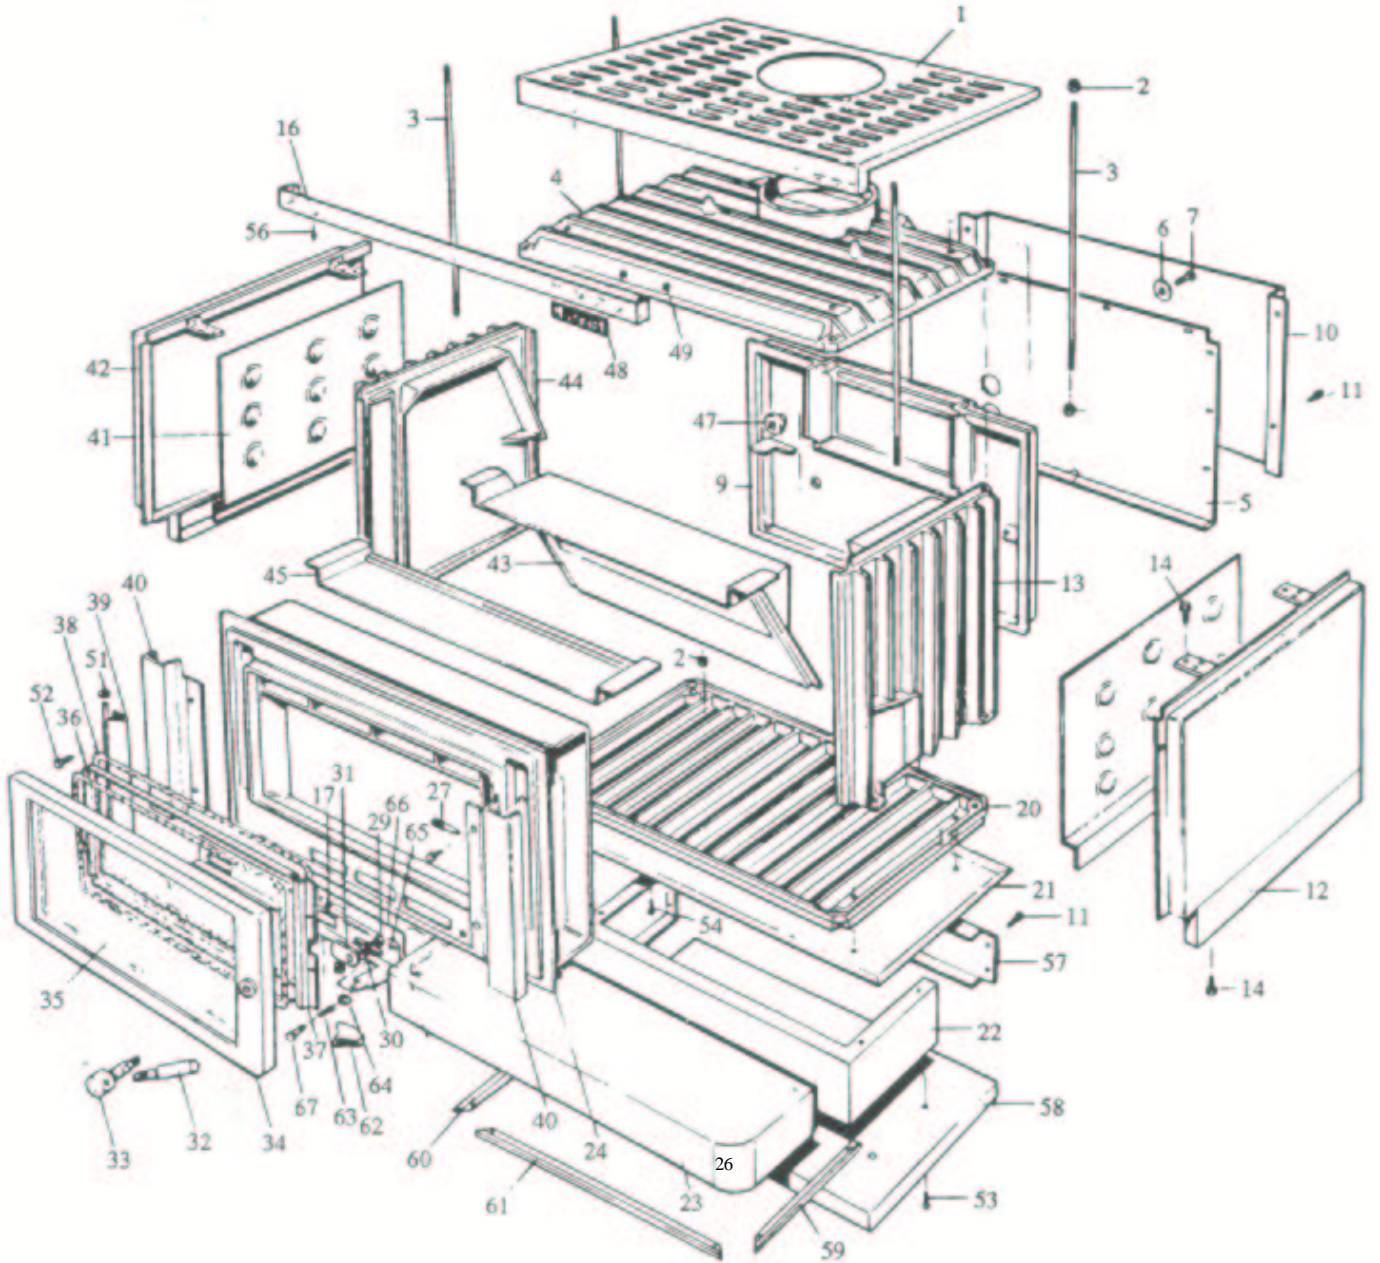

Masport®

FREESTANDING WOOD FIRES

PANORAMA DELUXE SERIES 6

Masport®

PANORAMA DELUXE
SERIES 6
(High Base)
(1989 to 1993)

Item No	Part No	Description	Qty	Item No	Part No	Description	Qty
1	984629	Panel Assy, Top - Coffee	1	40a	984314	Panel, Front - Black	2
1a	984315	Panel Assy, Top - Black	1	41	984683	Deflector, Side Panel	2
2	501682	Nut, M6	12	42	984429	Panel Assembly, LH - Coffee	1
3	984598	Rod, Tie	4	42a	984310	Panel Assembly, LH - Black	1
4	984283	Firebox, Top	1	43	984440	Baffle, Upper Wall	1
5	984547	Panel, Rear	1	44	984280	Firebox, LH Side	1
6	502093	Washer, Flat 8 x 42 x 3	2	45	984439	Baffle, Ceiling	1
7	501598	Screw M8 x 25	2	47	984090	Plug Assembly	2
9	984285	Firebox, Back	1	48	584581	Badge, Masport	1
10	984656	Deflector, Rear - Coffee	1	49	503381	Spire, Push Fix	2
10a	984349	Deflector, Rear - Black	1	51	501703	Washer, 6 Dia	2
11	503259	Screw, Self Tapping	22	52	503331	Screw, Pan M6 x 16	4
12	984467	Panel Assy, RH - Coffee	1	54	501962	Screw M6 x 30	4
12a	984311	Panel Assy, RH - Black	1	55	984672	Bush, Pivot	1
13	984282	Firebox, RH Side	1	56	501767	Rivet, Pop	9
14	503146	Screw, Self Tapping M6 x 16	12	57	984308	Backplate, Pedestal	1
16	984752	Trim, Top Panel	1	58	984870	Foot Assembly - Coffee	1
17	502125	Nut, Self Locking M5	2	58a	984188	Foot Assembly - Black	1
20	984278	Firebox, Bottom	1	59	985475	Trim, RH Pedestal - Gold	1
21	984698	Heatshield, Bottom	1	60	985474	Trim, LH Pedestal - Gold	1
22	984722	Pedestal, Coffee - (High Base)	1	61	985476	Trim, Front Pedestal - Gold	1
22a	984248	Pedestal, Black - (High Base)	1	62	584580	Knob, Control	1
23	984318	Shelf, Ash - Coffee	1	63	585223	Spring, Compression	2
23a	984317	Shelf, Ash - Black	1	64	500375	Washer, Flat	4
24	984469	Firebox, Front	1	65	984412	Slide-Air Inlet	1
27	984573	Pin, Door Catch	1	66	984397	Plate-Back, Slide Air Inlet	1
29	501683	Nut, M6	1	67	503336	Screw, 1/4"	2
30	500463	Washer, Flat 3/8" Dia	2				
31	984571	Latch, Door	1			NOT ILLUSTRATED	
32	984765	Handle, Door	1				
33	984748	Spindle, Door	1	985327	Door Assy - Coffee		
34	984595	Door - Coffee	1		(Incl Frame & Glass)	1	
34a	985567	Door - Black	1	984655	Seal and Glass Incl No's 35 & 36)	1	
35	584591	Glass Only (Obsolete)	1	984473	Firebox Assembly	1	
36	984586	Kit, Seal for Glass	1	985583	Door Assy - Black		
37	984566	Retainer, Glass	1		(Incl Frame & Glass)	1	
38	984772	Rope	1	984773	Brace	1	
39	984596	Hinge Assembly	1	585416	Bag-Fire Bedding Sand	1	
40	984614	Panel, Front - Coffee	2	585415	Water Coil (Lion)	1	